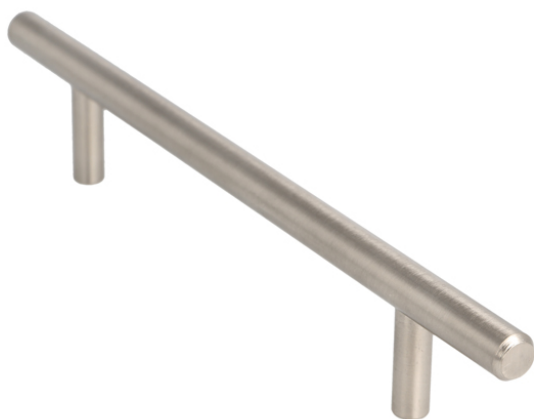

PRODUCT SHEET

Description:

Bar Handle 5701, cc 160mm, ø10x250mm, Steel, SS-Look, No Screws

Item number:

17.23.491-1

Units	Box	Carton	HS Code	Barcode
Pcs.	25	125	8302420090	
5704866069182				

BAR HANDLE # 5701

Material: Steel

Dimensions: Overall size:	160 mm	192 mm	224 mm	256 mm	352 mm
Size c/c:	96 mm	128 mm	160 mm	192 mm	288 mm
Height:	28 mm	28 mm	28 mm	28 mm	28 mm
Ø Cross bar:	10 mm	10 mm	10 mm	10 mm	10 mm
Ø Feet:	8 mm	8 mm	8 mm	8 mm	8 mm

Finish:	Nickel plated	Mat	#17.23.480	#17.23.485	#17.23.490	#17.23.495	#17.23.500
	Stainless steel	Look	#17.23.481	#17.23.486	#17.23.491	#17.23.496	#17.23.501

Screws: No screws

SISO A/S

Mileparken 11
DK-2740 Skovlunde
Denmark
VAT: DK 24786013